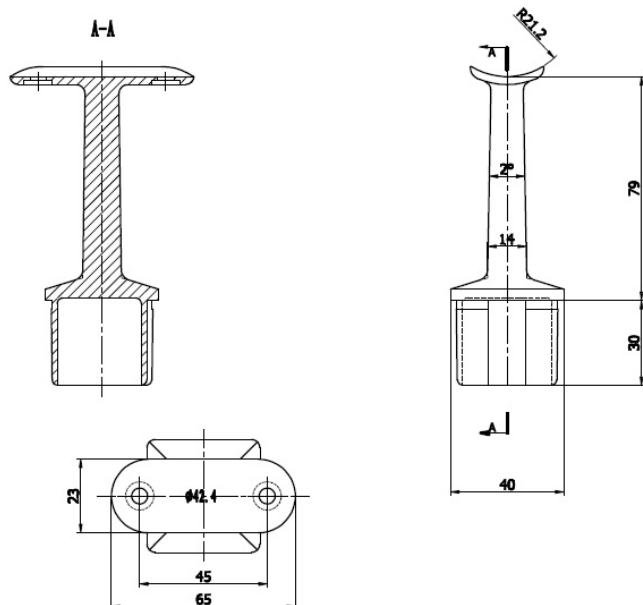

PRODUCT SHEET

Description:

Square Fixed Round Rail Support, SS316-Brushed, 40x40x2x79mm

Item number:

22.10.433-0

Units	Box	Carton	HS Code	Barcode
Pcs.	2	20	8302419000	
				5704866108775

SISO A/S

Mileparken 11
DK-2740 Skovlunde
Denmark
VAT: DK 24786013